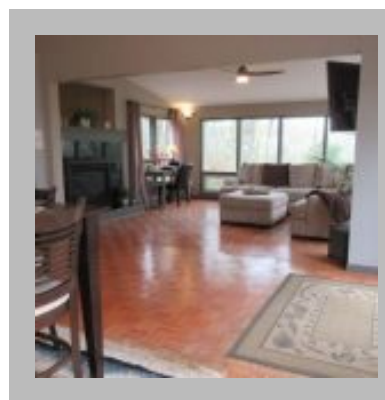

Details

Legal Description : PT LT G PL 1053
TARENTORUS AS IN T261389; SAULT
STE. MARIE

Area : Sault Ste. Marie - Ward 4

Price : $369,900

Bedrooms : 3

Bathrooms : 2

Contact : Byron John Woodcock

705-946-9125

Lot Size : 75 x irregular

Property Taxes : $3271.42 / yr:2022

MLS Number : SM221166

Sq. Footage : 1247

Waterfront : No

Zoning : Residential

Scan the code above with your mobile device or click it to go directly to the Realty Executives Castle Alliance Ltd. Brokerage website for 3 bedroom 2 bath Bungalow , Sault Ste. Marie - Ward 4