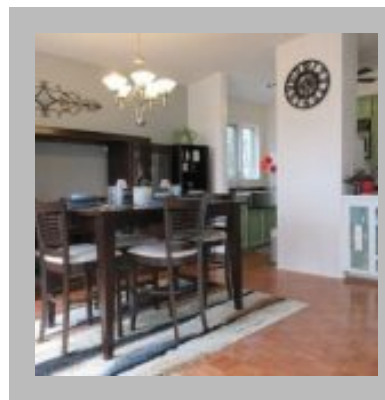

Details

Legal Description : PT LT G PL 1053
TARENTORUS AS IN T261389; SAULT
STE. MARIE

Area : Sault Ste. Marie - Ward 4

Price : $369,900

Bedrooms : 3

Bathrooms : 2

Contact : Byron John Woodcock

705-946-9125

Lot Size : 75 x irregular

Property Taxes : $3271.42 / yr:2022

MLS Number : SM221166

Sq. Footage : 1247

Waterfront : No

Zoning : Residential

Scan the code above with your mobile device or click it to go directly to the Realty Executives Castle Alliance Ltd. Brokerage website for 3 bedroom 2 bath Bungalow , Sault Ste. Marie - Ward 4