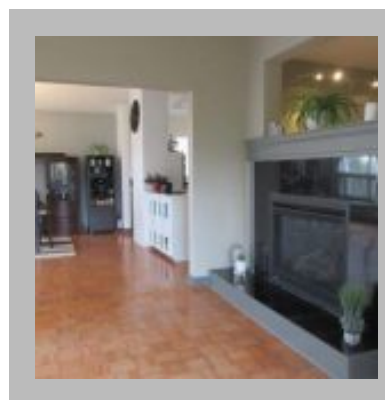

Details

Legal Description : PT LT G PL 1053
TARENTORUS AS IN T261389; SAULT
STE. MARIE

Area : Sault Ste. Marie - Ward 4

Price : $369,900

Bedrooms : 3

Bathrooms : 2

Contact : Byron John Woodcock

705-946-9125

Lot Size : 75 x irregular

Property Taxes : $3271.42 / yr:2022

MLS Number : SM221166

Sq. Footage : 1247

Waterfront : No

Zoning : Residential

Scan the code above with your mobile device or click it to go directly to the Realty Executives Castle Alliance Ltd. Brokerage website for 3 bedroom 2 bath Bungalow , Sault Ste. Marie - Ward 4