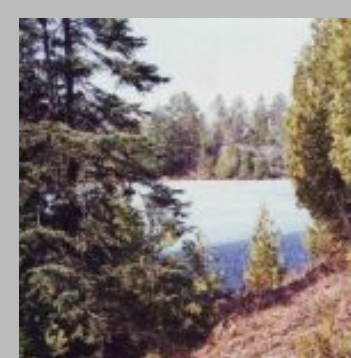

Vacant Land East - Bruce Mines

Details

Legal Description : N 1/2 Sec 7, S 1/2 6 SW
1/4 Sec 5. Plummer Add'l
Area : East - Bruce Mines
Price : $999,000
Contact : Tom Feifel 705-541-8690
Property Taxes : $1392.08 / yr:2023
MLS Number : SM240574
Waterfront : Yes
Water Name : Leslie Lake
Zoning : Rural

Description

Very rare 762 Acres with private approximately 80 acre deep water Lake totally within boundaries. Scenic, rolling, hilly terrain, several streams and large ponds. Excellent fishing, deer, moose, bear and small game. Over $100,000 spent on road