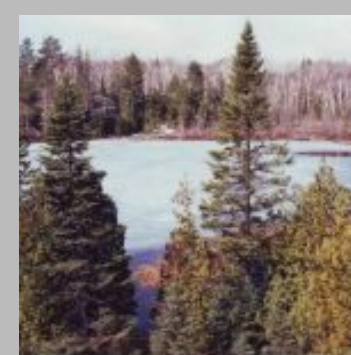

Vacant Land East - Bruce Mines

Details

Legal Description : N 1/2 Sec 7, S 1/2 6 SW
1/4 Sec 5. Plummer Add'l
Area : East - Bruce Mines
Price : $999,000
Contact : Tom Feifel 705-541-8690
Property Taxes : $1392.08 / yr:2023
MLS Number : SM240574
Waterfront : Yes
Water Name : Leslie Lake
Zoning : Rural

Description

Very rare 762 Acres with private approximately 80 acre deep water Lake totally within boundaries. Scenic, rolling, hilly terrain, several streams and large ponds. Excellent fishing, deer, moose, bear and small game. Over $100,000 spent on road