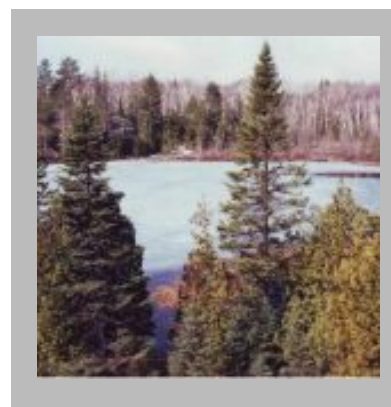

Sales Representative Information

Scan the code above with your mobile device or click it to go directly to the Castle Realty (2022) Ltd. website for Vacant Land East - Bruce Mines