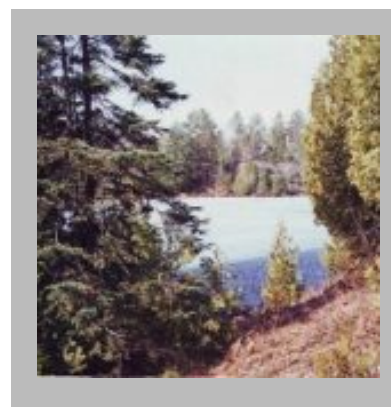

Sales Representative Information

Scan the code above with your mobile device or click it to go directly to the Castle Realty (2022) Ltd. website for Vacant Land East - Bruce Mines