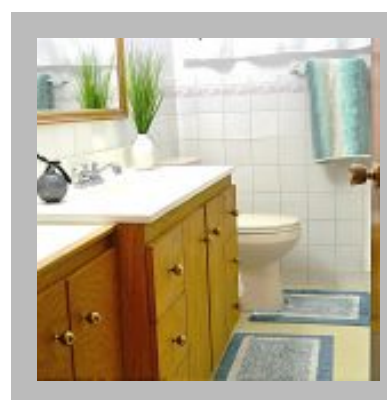

3 bedroom 2 bath Bungalow , Sault Ste. Marie - Ward 4

Details

Legal Description : PT LT 103-104 PL H424
KORAH AS IN T40061; SAULT STE. MARIE

Area : Sault Ste. Marie - Ward 4

Price : $425,000

Bedrooms : 3

Bathrooms : 2

Contact : Byron John Woodcock

705-946-9125

Lot Size : 164.00 x 146.33

Property Taxes : $3954 / yr:2024

MLS Number : SM243067

Sq. Footage : 1100

Waterfront : No

Zoning : Residential

Building Style : Bungalow

Exterior Finish : Brick

Age : 26+ Years