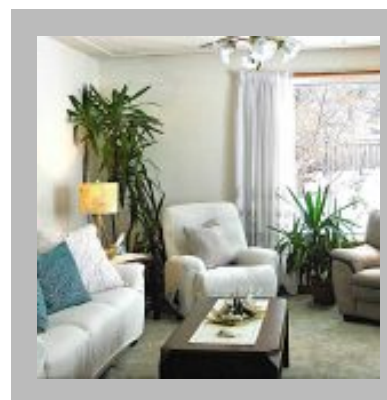

3 bedroom 2 bath Bungalow , Sault Ste. Marie - Ward 4

Details

Legal Description : PT LT 103-104 PL H424
KORAH AS IN T40061; SAULT STE. MARIE

Area : Sault Ste. Marie - Ward 4

Price : $425,000

Bedrooms : 3

Bathrooms : 2

Contact : Byron John Woodcock

705-946-9125

Lot Size : 164.00 x 146.33

Property Taxes : $3954 / yr:2024

MLS Number : SM243067

Sq. Footage : 1100

Waterfront : No

Zoning : Residential

Building Style : Bungalow

Exterior Finish : Brick

Age : 26+ Years