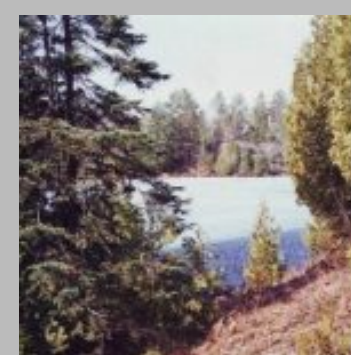

Vacant Land East - Bruce Mines

Details

Legal Description : N 1/2 Sec 7, S 1/2 6 SW
1/4 Sec 5. Plummer Add'l
Area : East - Bruce Mines
Price : $999,000
Contact : Tom Feifel 705-541-8690
Property Taxes : $1392.08 / yr:2023
MLS Number : SM240574
Waterfront : Yes
Water Name : Leslie Lake
Zoning : Rural

Description

Very rare 762 Acres with private approximately 80 acre deep water Lake totally within boundaries. Scenic, rolling, hilly terrain, several streams and large ponds. Excellent fishing, deer, moose, bear and small game. Over $100,000 spent on road