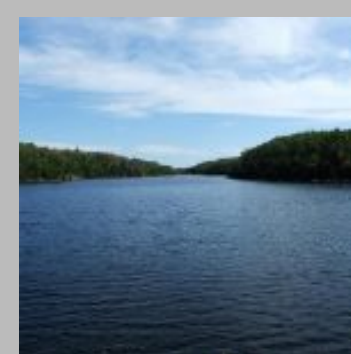

Vacant Land East - Bruce Mines

Details

Legal Description : N 1/2 Sec 7, S 1/2 6 SW
1/4 Sec 5. Plummer Add'l
Area : East - Bruce Mines
Price : $999,000
Contact : Tom Feifel 705-541-8690
Property Taxes : $1392.08 / yr:2023
MLS Number : SM240574
Waterfront : Yes
Water Name : Leslie Lake
Zoning : Rural

Description

Very rare 762 Acres with private approximately 80 acre deep water Lake totally within boundaries. Scenic, rolling, hilly terrain, several streams and large ponds. Excellent fishing, deer, moose, bear and small game. Over $100,000 spent on road