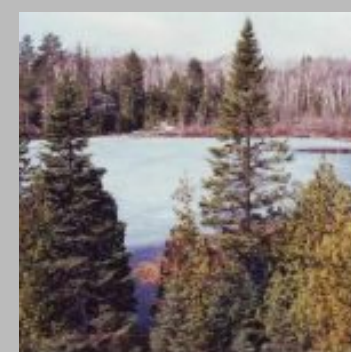

Vacant Land East - Bruce Mines

Details

Legal Description : N 1/2 Sec 7, S 1/2 6 SW
1/4 Sec 5. Plummer Add'l
Area : East - Bruce Mines
Price : $999,000
Contact : Tom Feifel 705-541-8690
Property Taxes : $1392.08 / yr:2023
MLS Number : SM240574
Waterfront : Yes
Water Name : Leslie Lake
Zoning : Rural

Description

Very rare 762 Acres with private approximately 80 acre deep water Lake totally within boundaries. Scenic, rolling, hilly terrain, several streams and large ponds. Excellent fishing, deer, moose, bear and small game. Over $100,000 spent on road